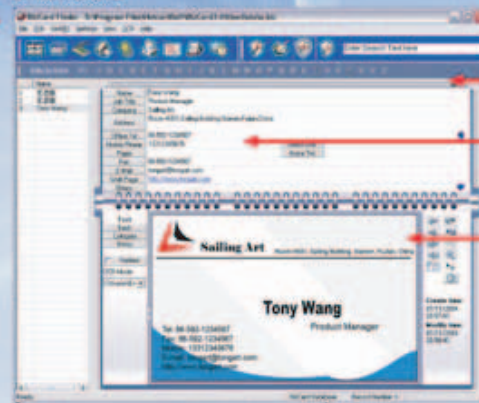

Shortcuts

Shows the read datas

Add comments

Shows the scanned pictures

Get rid of hard copies

USB interface

Business Card Scanner

Infrared Transmission

PDA

cell phone

List, Label, and E-mail